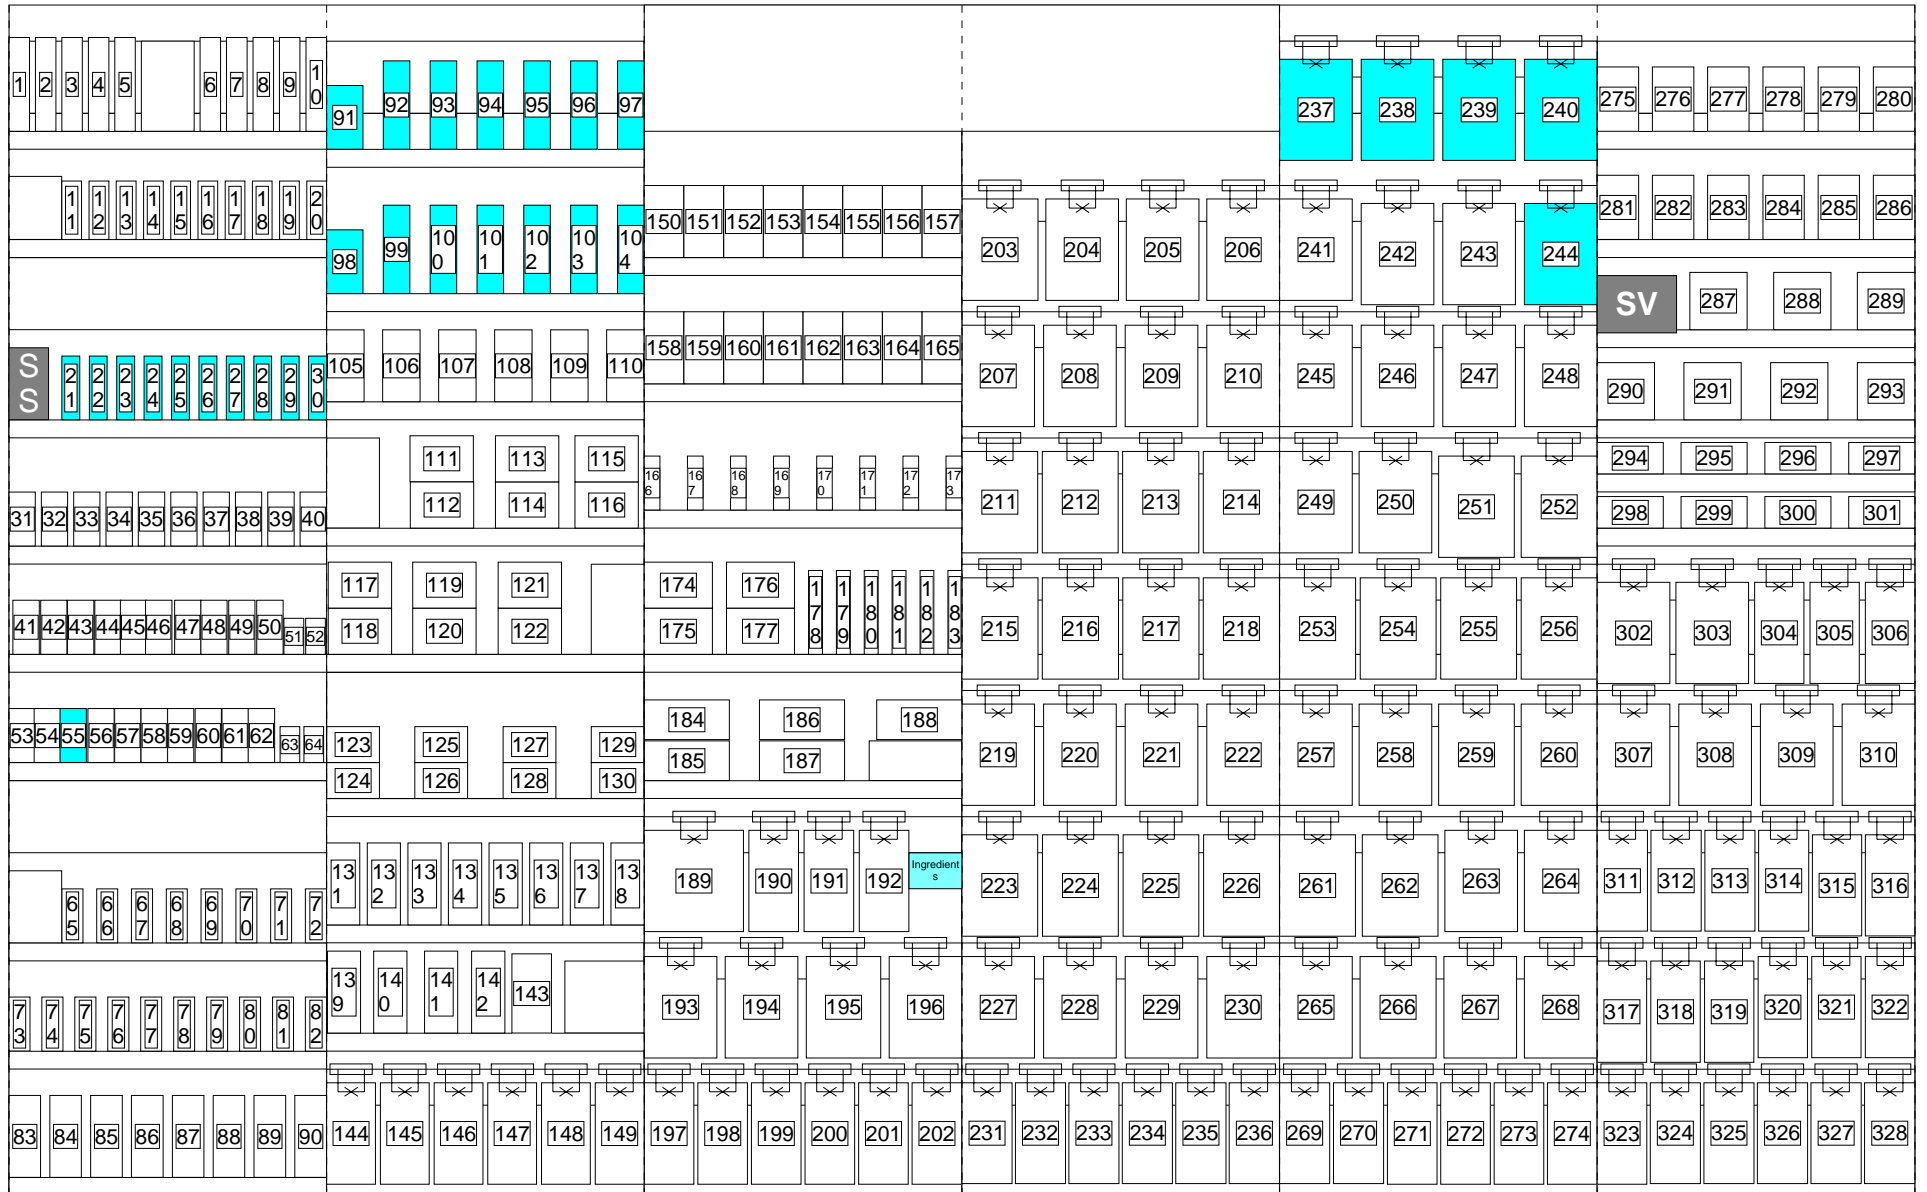

POSITION REPORT

Category Mgmt. Dept.9/18/2015

WEISS 6' X 66" MAYBELLINE URBAN WALL PLANOGRAM
Spring 2016

WES666U_IS16.psa

SS 24 HR LIP TRAY 1.1					
Height = 1.00 in; Width = 12.00 in; Depth = 10.00 in					
Loc. ID	Facings	UPC	Description	Shade	Plano Code
1	1	041554237726	SS 2 STEP 24 HR LIPCOLOR	Everlasting Wine	005
2	1	041554237740	SS 2 STEP 24 HR LIPCOLOR	All Day Cherry	015
3	1	041554237801	SS 2 STEP 24 HR LIPCOLOR	Wear On Wildberry	045
4	1	041554237818	SS 2 STEP 24 HR LIPCOLOR	Unlimited Raisin	050
5	1	041554237825	SS 2 STEP 24 HR LIPCOLOR	Perpetual Plum	055
6	1	041554237863	SS 2 STEP 24 HR LIPCOLOR	Berry Persistent	075
7	1	041554237894	SS 2 STEP 24 HR LIPCOLOR	Timeless Rose	090
8	1	041554237931	SS 2 STEP 24 HR LIPCOLOR	So Pearly Pink	110
9	1	041554237948	SS 2 STEP 24 HR LIPCOLOR	Forever Chestnut	115
10	1	041554237955	SS 2 STEP 24 HR LIPCOLOR	Always Heather	120

SS 14HR LIP TRAY 1.1					
Height = 1.00 in; Width = 12.00 in; Depth = 10.00 in					
Loc. ID	Facings	UPC	Description	Shade	Plano Code
11	1	041554273168	SS 14 HR LIPSTICK	Perpetual Peony	5
12	1	041554273175	SS 14 HR LIPSTICK	Ultimate Blush	10
13	1	041554273250	SS 14 HR LIPSTICK	Pout Out Pink	12
14	1	041554273199	SS 14 HR LIPSTICK	Eternal Rose	20
15	1	041554273212	SS 14 HR LIPSTICK	Never Ending Nude	30
16	1	041554273304	SS 14 HR LIPSTICK	Keep Me Coral	55
17	1	041554273267	SS 14 HR LIPSTICK	Ravishing Rouge	65
18	1	041554273311	SS 14 HR LIPSTICK	Infinite Iris	80
19	1	041554273328	SS 14 HR LIPSTICK	Till Mauve Do Us Part	85
20	1	041554273335	SS 14 HR LIPSTICK	Please Stay Plum	95

CS LIQUID VIVID MATTE TRAY 1.1					
Height = 1.00 in; Width = 12.00 in; Depth = 10.00 in					
Loc. ID	Facings	UPC	Description	Shade	Plano Code
21	1	041554459692	COLOR SENSATIONAL LIQUID MATTE	Nude Thrill	5
22	1	041554459708	COLOR SENSATIONAL LIQUID MATTE	Nude Flush	10
23	1	041554459715	COLOR SENSATIONAL LIQUID MATTE	Pink Charge	15
24	1	041554459722	COLOR SENSATIONAL LIQUID MATTE	Electric Pink	20
25	1	041554459739	COLOR SENSATIONAL LIQUID MATTE	Orange Shot	30
26	1	041554459746	COLOR SENSATIONAL LIQUID MATTE	Berry Boost	40
27	1	041554459753	COLOR SENSATIONAL LIQUID MATTE	Fuchsia Ecstasy	25
28	1	041554459760	COLOR SENSATIONAL LIQUID MATTE	Rebel Red	35
29	1	041554459777	COLOR SENSATIONAL LIQUID MATTE	Possessed Plum	50
30	1	041554459784	COLOR SENSATIONAL LIQUID MATTE	Vivid Violet	45

COLOR SEN THE MATTES 1.1					
Height = 1.00 in; Width = 12.00 in; Depth = 10.00 in					
Loc. ID	Facings	UPC	Description	Shade	Plano Code
31	1	041554429879	COLOR SEN THE MATTES	Nude Embrace	650
32	1	041554429886	COLOR SEN THE MATTES	Daringly Nude	655
33	1	041554429893	COLOR SEN THE MATTES	Touch of Spice	660
34	1	041554429909	COLOR SEN THE MATTES	Lust for Blush	665
35	1	041554429916	COLOR SEN THE MATTES	Ravishing Rose	670
36	1	041554429923	COLOR SEN THE MATTES	Faint For Fuchsia	675
37	1	041554429930	COLOR SEN THE MATTES	Mesmerizing Magenta	680
38	1	041554429947	COLOR SEN THE MATTES	Craving Coral	685
39	1	041554429954	COLOR SEN THE MATTES	Siren in Scarlet	690
40	1	041554429961	COLOR SEN THE MATTES	Divine Wine	695

Color Sen Lip Tray 1.2 PINK/BUFF					
Height = 1.00 in; Width = 12.00 in; Depth = 10.00 in					
Loc. ID	Facings	UPC	Description	Shade	Plano Code
41	1	041554198225	COLOR SEN LIPSTICK	Pink Sand	5
42	1	041554198232	COLOR SEN LIPSTICK	Born With It	15
43	1	041554248913	COLOR SEN LIPSTICK	Pink & Proper	20
44	1	041554198300	COLOR SEN LIPSTICK	Pink Wink	105
45	1	041554408485	COLOR SEN BUFFS	BARE ALL	910
46	1	041554408515	COLOR SEN BUFFS	BLUSHING BEIGE	915
47	1	041554408546	COLOR SEN BUFFS	NUDE LUST	920
48	1	041554408553	COLOR SEN BUFFS	MAPLE KISS	925
49	1	041554408492	COLOR SEN BUFFS	TRUFFLE TEASE	930

Prepared by: Loreal CPD Category Management